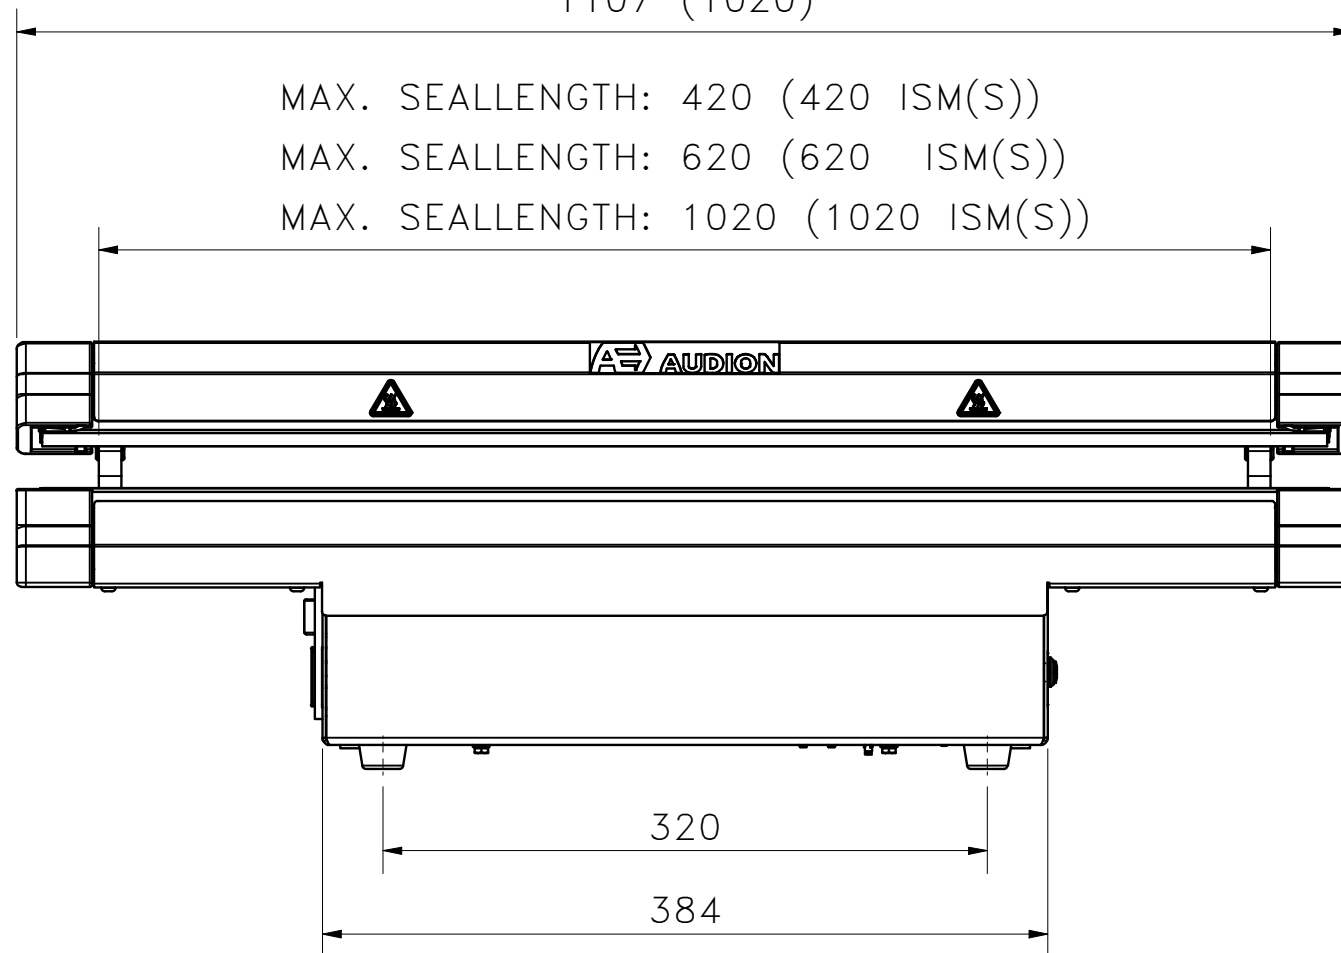

507 (420)  
 707 (620)  
 1107 (1020)

remarks:	date: 7-11-2022	scale: 1 : 4	weight: N/A	revision:	drawn by:	date:
page: 1#1	sheet: A3	check:	tolerance: ISO 2768/1101	△		
projection: ⊕	drawn by: C.Stoffers	material:		△		
drawing name: <b>AUDION DIMENSION 420-620-1020 ISM(S)</b>			drawing number: 420-620-1020 ISM(S)			