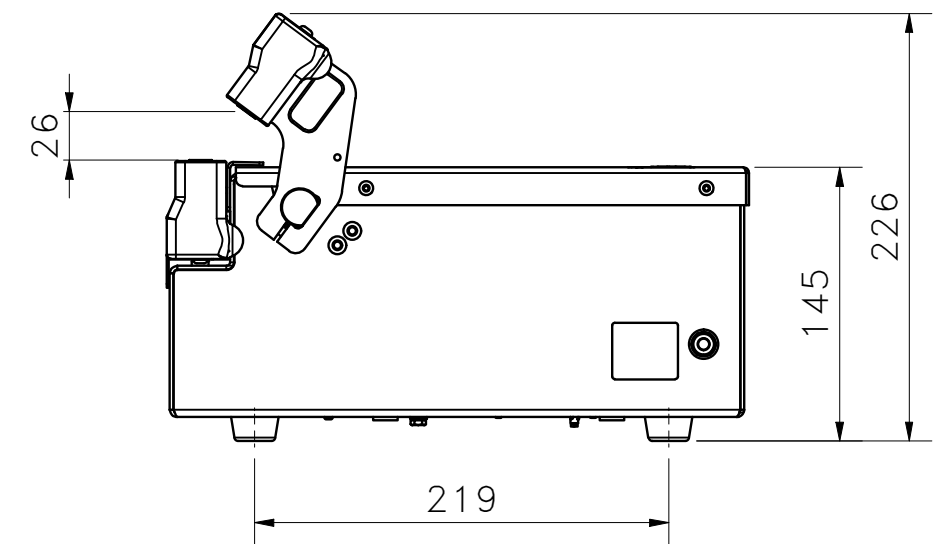

507 (420)  
 707 (620)  
 1107 (1020)

remarks:	date: 7-11-2022	scale: 1 : 4	weight: N/A	revision:	drawn by:	date:
page: 1#1	sheet: A3	check:	tolerance: ISO 2768/1101	△		
projection: ⊕	drawn by: C.Stoffers	material:		△		
drawing name: <b>AUDION DIMENSION 420-620-1020 ISM(S)</b>			drawing number: 420-620-1020 ISM(S)			